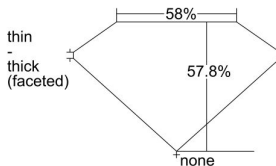

GIA®

FACSIMILE

GIA REPORT 6292214134

Verify this report at GIA.edu

GIA NATURAL DIAMOND DOSSIER®

May 24, 2018
GIA Report Number 6292214134
Shape and Cutting Style ..... Heart Brilliant
Measurements ..... 5.45 x 6.49 x 3.75 mm

GRADING RESULTS

Carat Weight ..... 0.81 carat
Color Grade ..... D
Clarity Grade VS2

ADDITIONAL GRADING INFORMATION

Polish ..... Excellent
Symmetry ..... Very Good
Fluorescence ..... Faint
Clarity Characteristics..... Crystal, Needle
Inscription(s): GIA 6292214134

PROPORTIONS

Profile not to actual proportions

GRADING SCALES

GIA COLOR SCALE		GIA CLARITY SCALE				
COLORLESS	D	VERY VERY SLIGHTLY INCLUDED	FLAWLESS			
	E		INTERNALLY FLAWLESS			
	F		VVS₁			
	NEAR COLORLESS	G	VERY SLIGHTLY INCLUDED	VVS₂		
		H		VS₁		
		FAINT	I	SLIGHTLY INCLUDED	VS₂	
			J		SI₁	
			LIGHT	K	INCLUDED	SI₂
	L	I₁				
	M	I₂				
N		I₃				
O						
P						
Q						
R						
S						
T						
U						
V						
W						
X						
Y						
Z