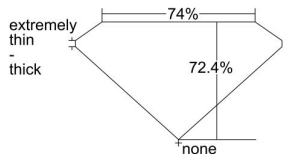

GIA®

FACSIMILE

GIA REPORT 6292168833

Verify this report at GIA.edu

GIA NATURAL DIAMOND DOSSIER®

May 29, 2018
GIA Report Number 6292168833
Shape and Cutting Style ..... Square Modified Brilliant
Measurements ..... 3.81 x 3.75 x 2.72 mm

GRADING RESULTS

Carat Weight ..... 0.32 carat
Color Grade ..... F
Clarity Grade VVS2

ADDITIONAL GRADING INFORMATION

Polish ..... Excellent
Symmetry ..... Good
Fluorescence ..... None
Clarity Characteristics ..... Cavity, Feather
Inscription(s): GIA 6292168833

PROPORTIONS

Profile not to actual proportions

GRADING SCALES

GIA COLOR SCALE		GIA CLARITY SCALE		
COLORLESS	D	VERY VERY SLIGHTLY INCLUDED	FLAWLESS	
	E		INTERNALLY FLAWLESS	
	F		VVS₁	
	NEAR COLORLESS	G	VERY SLIGHTLY INCLUDED	VVS₂
		H		VS₁
		I	SLIGHTLY INCLUDED	VS₂
		J		SI₁
		K		SI₂
	FAINT	L	INCLUDED	I₁
		M		I₂
N		I₃		
VERTICALLY FAINT		O		
		P		
		Q		
		R		
	S			
	T			
	U			
LIGHT	V			
	W			
	X			
	Y			
	Z