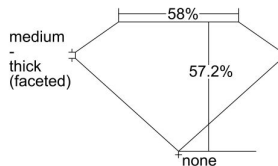

GIA®

FACSIMILE

GIA REPORT 6291762418

Verify this report at GIA.edu

GIA NATURAL DIAMOND DOSSIER®

July 09, 2018
GIA Report Number 6291762418
Shape and Cutting Style ..... Heart Brilliant
Measurements ..... 4.12 x 4.83 x 2.76 mm

GRADING RESULTS

Carat Weight ..... 0.32 carat
Color Grade ..... E
Clarity Grade SI2

ADDITIONAL GRADING INFORMATION

Polish ..... Excellent
Symmetry ..... Very Good
Fluorescence ..... None
Clarity Characteristics ..... Feather
Inscription(s): GIA 6291762418

PROPORTIONS

Profile not to actual proportions

GRADING SCALES

GIA COLOR SCALE		GIA CLARITY SCALE			
COLORLESS	D	VERY VERY SLIGHTLY INCLUDED	FLAWLESS		
	E		INTERNALLY FLAWLESS		
	F	VERY SLIGHTLY INCLUDED	VVS₁		
	G		VVS₂		
	H		VS₁		
	NEAR COLORLESS	I	SLIGHTLY INCLUDED	VS₂	
		J		SI₁	
		FAINT	K	INCLUDED	SI₂
			L		I₁
			M		I₂
VERT LIGHT	N	INCLUDED	I₃		
	O				
	P				
	Q				
	R				
	S				
	T				
LIGHT	U				
	V				
	W				
	X				
Y					
Z