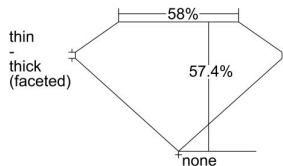

GIA®

FACSIMILE

GIA REPORT 6291284052

Verify this report at GIA.edu

GIA NATURAL DIAMOND DOSSIER®

June 07, 2018
GIA Report Number 6291284052
Shape and Cutting Style ..... Heart Brilliant
Measurements ..... 4.58 x 5.25 x 3.01 mm

GRADING RESULTS

Carat Weight ..... 0.41 carat
Color Grade ..... E
Clarity Grade VVS1

ADDITIONAL GRADING INFORMATION

Polish ..... Very Good
Symmetry ..... Very Good
Fluorescence ..... Faint
Clarity Characteristics ..... Indented Natural
Inscription(s): GIA 6291284052

PROPORTIONS

Profile not to actual proportions

GRADING SCALES

GIA COLOR SCALE		GIA CLARITY SCALE			
COLORLESS	D	VERY VERY SLIGHTLY INCLUDED	FLAWLESS		
	E		INTERNALLY FLAWLESS		
	F	VERY SLIGHTLY INCLUDED	VVS₁		
	G		VVS₂		
	H		VS₁		
	NEAR COLORLESS	I	SLIGHTLY INCLUDED	VS₂	
		J		SI₁	
		FAINT	K	INCLUDED	SI₂
			L		I₁
			M		I₂
VERTILIGHT	N		INCLUDED	I₃	
	O				
	P				
	Q				
	R				
	S				
LIGHT	T				
	U				
	V				
	W				
	X				
Y					
Z