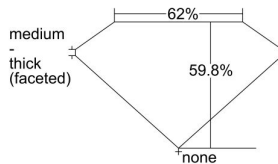

GIA®

FACSIMILE

GIA REPORT 6291254183

Verify this report at GIA.edu

GIA NATURAL DIAMOND DOSSIER®

June 04, 2018
GIA Report Number 6291254183
Shape and Cutting Style ..... Heart Brilliant
Measurements ..... 3.97 x 4.73 x 2.83 mm

GRADING RESULTS

Carat Weight ..... 0.31 carat
Color Grade ..... E
Clarity Grade VVS2

ADDITIONAL GRADING INFORMATION

Polish ..... Excellent
Symmetry ..... Good
Fluorescence ..... None
Clarity Characteristics ..... Feather
Inscription(s): GIA 6291254183

PROPORTIONS

Profile not to actual proportions

GRADING SCALES

GIA COLOR SCALE		GIA CLARITY SCALE	
COLORLESS	D	VERY VERY SLIGHTLY INCLUDED	FLAWLESS
	E		INTERNALLY FLAWLESS
	F		VVS₁
	G		VVS₂
	H		VS₁
	I		VS₂
	J		SI₁
	K		SI₂
	L		I₁
	M		I₂
NEAR COLORLESS	N	SLIGHTLY INCLUDED	I₃
	O		
	P		
	Q		
FAINT	R		
	S		
	T		
	U		
VERT LIGHT	V		
	W		
	X		
	Y		
LIGHT	Z