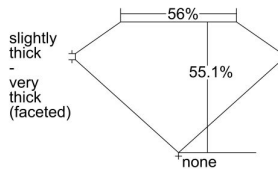

GIA®

FACSIMILE

GIA REPORT 6285683461

Verify this report at GIA.edu

GIA NATURAL DIAMOND DOSSIER®

April 17, 2018
GIA Report Number 6285683461
Shape and Cutting Style ..... Heart Brilliant
Measurements ..... 5.17 x 5.48 x 3.02 mm

GRADING RESULTS

Carat Weight ..... 0.50 carat
Color Grade ..... D
Clarity Grade ..... Internally Flawless

ADDITIONAL GRADING INFORMATION

Polish ..... Very Good
Symmetry ..... Very Good
Fluorescence ..... None
Clarity Characteristics ..... Minor Details of Polish
Inscription(s): GIA 6285683461

PROPORTIONS

Profile not to actual proportions

GRADING SCALES

GIA COLOR SCALE		GIA CLARITY SCALE		
NEAR COLORLESS	D	VERY VERY SLIGHTLY INCLUDED	FLAWLESS	
	E		INTERNALLY FLAWLESS	
	F	VERY SLIGHTLY INCLUDED	VVS₁	
	G		VVS₂	
	H		VS₁	
	FAINT	I	SLIGHTLY INCLUDED	VS₂
		J		SI₁
		K	INCLUDED	SI₂
		L		I₁
		M		I₂
VERT LIGHT	N	INCLUDED	I₃	
	O			
	P			
	Q			
LIGHT	R			
	S			
	T			
	U			
	V			
	W			
	X			
	Y			
	Z