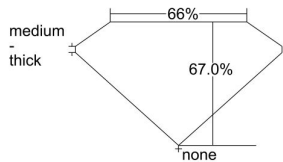

GIA®

FACSIMILE

GIA REPORT 6285297429

Verify this report at GIA.edu

GIA NATURAL DIAMOND DOSSIER®

March 06, 2018
GIA Report Number 6285297429
Shape and Cutting Style ..... **Cut-Cornered Rectangular Modified Brilliant**
Measurements ..... 5.40 x 4.12 x 2.76 mm

GRADING RESULTS

Carat Weight ..... 0.50 carat
Color Grade ..... D
Clarity Grade VVS1

ADDITIONAL GRADING INFORMATION

Polish ..... Excellent
Symmetry ..... Very Good
Fluorescence ..... None
Clarity Characteristics ..... Pinpoint
Inscription(s): GIA 6285297429

PROPORTIONS

Profile not to actual proportions

GRADING SCALES

GIA COLOR SCALE		GIA CLARITY SCALE			
COLORLESS	D	VERY VERY SLIGHTLY INCLUDED	FLAWLESS		
	E		INTERNALLY FLAWLESS		
	F	VERY SLIGHTLY INCLUDED	VVS₁		
	G		VVS₂		
	H		VS₁		
	NEAR COLORLESS	I	SLIGHTLY INCLUDED	VS₂	
		J		SI₁	
		FAINT	K	INCLUDED	SI₂
			L		I₁
			M		I₂
VERTICALLY COLORLESS	N	INCLUDED	I₃		
	O				
	P				
	Q				
	R				
	S				
	T				
LIGHT	U				
	V				
	W				
	X				
Y					
Z