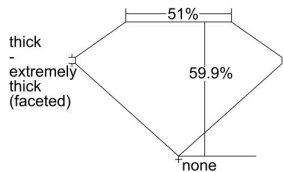

GIA®

FACSIMILE

GIA REPORT 6282928753

Verify this report at GIA.edu

GIA NATURAL DIAMOND DOSSIER®

May 03, 2018
GIA Report Number 6282928753
Shape and Cutting Style ..... Pear Brilliant
Measurements ..... 7.02 x 4.37 x 2.62 mm

GRADING RESULTS

Carat Weight ..... 0.50 carat
Color Grade ..... D
Clarity Grade VS1

ADDITIONAL GRADING INFORMATION

Polish ..... Excellent
Symmetry ..... Good
Fluorescence ..... None
Clarity Characteristics..... Crystal, Pinpoint
Inscription(s): GIA 6282928753

PROPORTIONS

Profile not to actual proportions

GRADING SCALES

GIA COLOR SCALE		GIA CLARITY SCALE			
COLORLESS	D	VERY VERY SLIGHTLY INCLUDED	FLAWLESS		
	E		INTERNALLY FLAWLESS		
	F		VVS₁		
	G		VVS₂		
	NEAR COLORLESS	H	VERY SLIGHTLY INCLUDED	VS₁	
		I		VS₂	
		FAINT	J	SLIGHTLY INCLUDED	SI₁
			K		SI₂
	L		I₁		
	M		I₂		
N	I₃				
O					
VERT LIGHT	P	INCLUDED			
	Q				
	R				
	S				
	T				
	U				
	V				
	W				
LIGHT	X				
	Y				
	Z