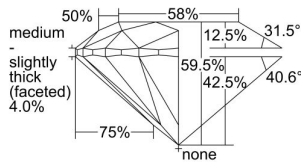

GIA®

FACSIMILE

GIA REPORT 6282459257

Verify this report at GIA.edu

GIA NATURAL DIAMOND DOSSIER®

March 21, 2018
GIA Report Number 6282459257
Shape and Cutting Style ..... Round Brilliant
Measurements ..... 3.84 - 3.86 x 2.29 mm

GRADING RESULTS

Carat Weight ..... 0.21 carat
Color Grade ..... E
Clarity Grade VS1
Cut Grade ..... Very Good

ADDITIONAL GRADING INFORMATION

Polish ..... Excellent
Symmetry ..... Very Good
Fluorescence ..... Medium Blue
Clarity Characteristics..Cloud, Crystal, Pinpoint, Indented Natural
Inscription(s): GIA 6282459257

PROPORTIONS

Profile to actual proportions

GRADING SCALES

GIA COLOR SCALE	GIA CLARITY SCALE	GIA CUT SCALE	
D	FLAWLESS	EXCELLENT	
E	INTERNALLY FLAWLESS		
F		VVS₁	VERY GOOD
G	VVS₂		
H	VS₁	GOOD	
I	VS₂		
J	SI₁	FAIR	
K	SI₂		
L	I₁	POOR	
M			
N			
O	I₂		
P			
Q	I₃		
R			
S			
T			
U			
V			
W			
X			
Y			
Z