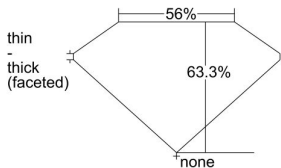

GIA®

FACSIMILE

GIA REPORT 6282186938

Verify this report at GIA.edu

GIA NATURAL DIAMOND DOSSIER®

February 14, 2018
GIA Report Number 6282186938
Shape and Cutting Style ..... Oval Brilliant
Measurements ..... 6.19 x 4.27 x 2.70 mm

GRADING RESULTS

Carat Weight ..... 0.50 carat
Color Grade ..... F
Clarity Grade VVS1

ADDITIONAL GRADING INFORMATION

Polish ..... Very Good
Symmetry ..... Very Good
Fluorescence ..... Faint
Clarity Characteristics ..... Chip
Inscription(s): GIA 6282186938

PROPORTIONS

Profile not to actual proportions