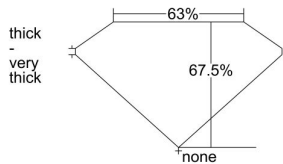

GIA®

FACSIMILE

GIA REPORT 6265076595

Verify this report at gia.edu

GIA DIAMOND DOSSIER®

June 26, 2017
GIA Report Number 6265076595
Shape and Cutting Style ..... Square Emerald Cut
Measurements ..... 5.33 x 5.28 x 3.57 mm

GRADING RESULTS

Carat Weight ..... 0.90 carat
Color Grade ..... F
Clarity Grade SI1

ADDITIONAL GRADING INFORMATION

Polish ..... Excellent
Symmetry ..... Excellent
Fluorescence ..... None
Clarity Characteristics ..... Crystal, Cloud
Inscription(s): GIA 6265076595

PROPORTIONS

Profile not to actual proportions

GRADING SCALES

GIA COLOR SCALE		GIA CLARITY SCALE			
COLORLESS	D	VERY VERY SLIGHTLY INCLUDED	FLAWLESS		
	E		INTERNALLY FLAWLESS		
	F	VERY SLIGHTLY INCLUDED	VVS₁		
	G		VVS₂		
	H		VS₁		
	NEAR COLORLESS	I	SLIGHTLY INCLUDED	VS₂	
		J		SI₁	
		FAINT	K	INCLUDED	SI₂
			L		I₁
			M		I₂
VERY LIGHT	N	LIGHT	I₃		
	O				
	P				
	Q				
LIGHT	R				
	S				
	T				
	U				
	V				
	W				
	X				
	Y				
	Z