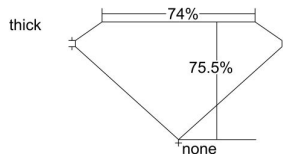

GIA®

FACSIMILE

GIA REPORT 6262385745

Verify this report at gia.edu

GIA DIAMOND DOSSIER®

July 19, 2017
GIA Report Number 6262385745
Shape and Cutting Style ..... Square Modified Brilliant
Measurements ..... 4.85 x 4.75 x 3.59 mm

GRADING RESULTS

Carat Weight ..... 0.71 carat
Color Grade ..... E
Clarity Grade S11

ADDITIONAL GRADING INFORMATION

Polish ..... Excellent
Symmetry ..... Very Good
Fluorescence ..... None
Clarity Characteristics ..... Feather, Cloud, Crystal
Inscription(s): GIA 6262385745

PROPORTIONS

Profile not to actual proportions

GRADING SCALES

GIA COLOR SCALE		GIA CLARITY SCALE			
COLORLESS	D	VERY VERY SLIGHTLY INCLUDED	FLAWLESS		
	E		INTERNALLY FLAWLESS		
	F	VERY SLIGHTLY INCLUDED	VVS₁		
	G		VVS₂		
	H		VS₁		
	NEAR COLORLESS	I	SLIGHTLY INCLUDED	VS₂	
		J		S1₁	
		FAINT	K	INCLUDED	S1₂
			L		I₁
			M		I₂
VERY LIGHT	N	LIGHT	I₃		
	O				
	P				
	Q				
	R