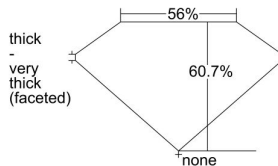

GIA®

FACSIMILE

GIA REPORT 6262203081

Verify this report at gia.edu

GIA DIAMOND DOSSIER®

June 28, 2017
GIA Report Number 6262203081
Shape and Cutting Style ..... Heart Brilliant
Measurements ..... 3.98 x 4.60 x 2.79 mm

GRADING RESULTS

Carat Weight ..... 0.30 carat
Color Grade ..... E
Clarity Grade VS1

ADDITIONAL GRADING INFORMATION

Polish ..... Very Good
Symmetry ..... Good
Fluorescence ..... None
Clarity Characteristics..... Feather, Indented Natural
Inscription(s): GIA 6262203081

PROPORTIONS

Profile not to actual proportions

GRADING SCALES

GIA COLOR SCALE		GIA CLARITY SCALE		
NEAR COLORLESS	D	VERY VERY SLIGHTLY INCLUDED	FLAWLESS	
	E		INTERNALLY FLAWLESS	
	F	VERY SLIGHTLY INCLUDED	VVS₁	
	G		VVS₂	
	H		VS₁	
	FAINT	I	SLIGHTLY INCLUDED	VS₂
		J		SI₁
		K	INCLUDED	SI₂
		L		I₁
		M		I₂
VERY LIGHT		N	INCLUDED	I₃
		O		
		P		
	LIGHT	Q		
		R		
		S		
T