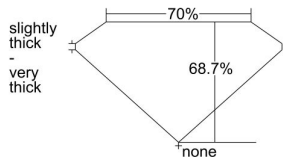

GIA®

FACSIMILE

GIA REPORT 6255947843

Verify this report at gia.edu

GIA DIAMOND DOSSIER®

June 01, 2017
GIA Report Number 6255947843
Shape and Cutting Style ..... **Cut-Cornered Rectangular Modified Brilliant**
Measurements ..... 4.48 x 4.24 x 2.91 mm

GRADING RESULTS

Carat Weight ..... 0.50 carat
Color Grade ..... D
Clarity Grade VS2

ADDITIONAL GRADING INFORMATION

Polish ..... Excellent
Symmetry ..... Very Good
Fluorescence ..... None
Clarity Characteristics..... Cloud, Knot, Crystal, Cavity
Inscription(s): GIA 6255947843

PROPORTIONS

Profile not to actual proportions

GRADING SCALES

GIA COLOR SCALE		GIA CLARITY SCALE			
COLORLESS	D	VERY VERY SLIGHTLY INCLUDED	FLAWLESS		
	E		INTERNALLY FLAWLESS		
	F	VERY SLIGHTLY INCLUDED	VVS₁		
	G		VVS₂		
	H		VS₁		
	NEAR COLORLESS	I	SLIGHTLY INCLUDED	VS₂	
		J		SI₁	
		FAINT	K	INCLUDED	SI₂
			L		I₁
			M		I₂
VERY LIGHT	N	LIGHT	I₃		
	O				
	P				
	Q				
LIGHT	R				
	S				
	T				
	U				
	V				
	W				
	X				
	Y				
	Z