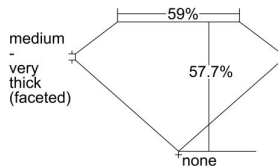

GIA®

FACSIMILE

GIA REPORT 6252666788

Verify this report at gia.edu

GIA DIAMOND DOSSIER®

May 02, 2017
GIA Report Number 6252666788
Shape and Cutting Style ..... Heart Brilliant
Measurements ..... 4.43 x 5.27 x 3.04 mm

GRADING RESULTS

Carat Weight ..... 0.42 carat
Color Grade ..... D
Clarity Grade VS1

ADDITIONAL GRADING INFORMATION

Polish ..... Excellent
Symmetry ..... Good
Fluorescence ..... None
Clarity Characteristics ..... Cloud, Needle, Pinpoint
Inscription(s): GIA 6252666788

PROPORTIONS

Profile not to actual proportions

GRADING SCALES

GIA COLOR SCALE		GIA CLARITY SCALE			
COLORLESS	D	VERY VERY SLIGHTLY INCLUDED	FLAWLESS		
	E		INTERNALLY FLAWLESS		
	F	VERY SLIGHTLY INCLUDED	VVS₁		
	G		VVS₂		
	H		VS₁		
	NEAR COLORLESS	I	SLIGHTLY INCLUDED	VS₂	
		J		SI₁	
		FAINT	K	INCLUDED	SI₂
			L		I₁
			M		I₂
VERY LIGHT	N	LIGHT	I₃		
	O				
	P				
	Q				
	R