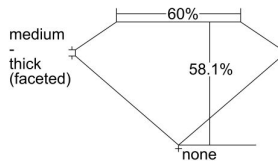

GIA®

FACSIMILE

GIA REPORT 6251063667

Verify this report at gia.edu

GIA DIAMOND DOSSIER®

March 02, 2017
GIA Report Number 6251063667
Shape and Cutting Style ..... Heart Brilliant
Measurements ..... 4.45 x 5.15 x 2.99 mm

GRADING RESULTS

Carat Weight ..... 0.40 carat
Color Grade ..... D
Clarity Grade VVS1

ADDITIONAL GRADING INFORMATION

Polish ..... Good
Symmetry ..... Very Good
Fluorescence ..... None
Clarity Characteristics ..... Feather
Inscription(s): GIA 6251063667

PROPORTIONS

Profile not to actual proportions

GRADING SCALES

GIA COLOR SCALE		GIA CLARITY SCALE			
COLORLESS	D	VERY VERY SLIGHTLY INCLUDED	FLAWLESS		
	E		INTERNALLY FLAWLESS		
	F	VERY SLIGHTLY INCLUDED	VVS₁		
	G		VVS₂		
	H		VS₁		
	NEAR COLORLESS	I	SLIGHTLY INCLUDED	VS₂	
		J		SI₁	
		FAINT	K	INCLUDED	SI₂
			L		I₁
			M		I₂
VERY LIGHT			N	LIGHT	I₃
			O		
			P		
	Q				
LIGHT	R				
	S				
	T				
	U				
	V				
	W				
	X				
	Y				
	Z