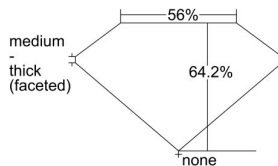

GIA®

FACSIMILE

GIA REPORT 6241882318

Verify this report at gia.edu

GIA DIAMOND DOSSIER®

February 08, 2017
GIA Report Number 6241882318
Shape and Cutting Style ..... Oval Brilliant
Measurements ..... 7.02 x 4.91 x 3.15 mm

GRADING RESULTS

Carat Weight ..... 0.70 carat
Color Grade ..... D
Clarity Grade S11

ADDITIONAL GRADING INFORMATION

Polish ..... Excellent
Symmetry ..... Very Good
Fluorescence ..... None
Clarity Characteristics ..... Feather, Cloud
Inscription(s): GIA 6241882318

PROPORTIONS

Profile not to actual proportions

GRADING SCALES

GIA COLOR SCALE		GIA CLARITY SCALE			
COLORLESS	D	VERY VERY SLIGHTLY INCLUDED	FLAWLESS		
	E		INTERNALLY FLAWLESS		
	F	VERY SLIGHTLY INCLUDED	VVS₁		
	G		VVS₂		
	H		VS₁		
	NEAR COLORLESS	I	SLIGHTLY INCLUDED	VS₂	
		J		S1₁	
		FAINT	K	INCLUDED	S1₂
			L		I₁
			M		I₂
VERY LIGHT			N	INCLUDED	I₃
	O				
	P				
	Q				
LIGHT	R				
	S				
	T				
	U				
	V				
	W				
	X				
	Y				
	Z