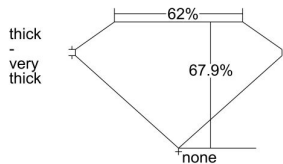

GIA®

FACSIMILE

GIA REPORT 6232154412

Verify this report at gia.edu

GIA DIAMOND DOSSIER®

July 17, 2016
GIA Report Number 6232154412
Shape and Cutting Style ..... **Cut-Cornered Square Modified Brilliant**
Measurements ..... 4.75 x 4.57 x 3.11 mm

GRADING RESULTS

Carat Weight ..... 0.61 carat
Color Grade ..... D
Clarity Grade VVS2

ADDITIONAL GRADING INFORMATION

Polish ..... Excellent
Symmetry ..... Very Good
Fluorescence ..... None
Clarity Characteristics ..... Pinpoint
Inscription(s): GIA 6232154412

PROPORTIONS

Profile not to actual proportions

GRADING SCALES

GIA COLOR SCALE		GIA CLARITY SCALE	
COLORLESS	D	VERY VERY SLIGHTLY INCLUDED	FLAWLESS
	E		INTERNALLY FLAWLESS
	F		VVS₁
	G		VVS₂
	H		VS₁
NEAR COLORLESS	I	VERY SLIGHTLY INCLUDED	VS₂
	J		SI₁
	K		SI₂
	L		I₁
FAINT	M	SLIGHTLY INCLUDED	I₂
	N		I₃
	O		
VERT LIGHT	P	INCLUDED	
	Q		
	R		
LIGHT	S		
	T		
	U		
	V		
	W		
	X		
	Y		
Z