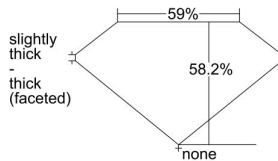

GIA®

FACSIMILE

GIA REPORT 6222460498

Verify this report at gia.edu

GIA DIAMOND DOSSIER®

May 04, 2016
GIA Report Number 6222460498
Shape and Cutting Style ..... Heart Brilliant
Measurements ..... 5.45 x 6.35 x 3.70 mm

GRADING RESULTS

Carat Weight ..... 0.75 carat
Color Grade ..... D
Clarity Grade VVS1

ADDITIONAL GRADING INFORMATION

Polish ..... Very Good
Symmetry ..... Very Good
Fluorescence ..... Faint
Clarity Characteristics ..... Pinpoint
Inscription(s): GIA 6222460498

PROPORTIONS

Profile not to actual proportions

GRADING SCALES

GIA COLOR SCALE		GIA CLARITY SCALE			
COLORLESS	D	VERY VERY SLIGHTLY INCLUDED	FLAWLESS		
	E		INTERNALLY FLAWLESS		
	F	VERY SLIGHTLY INCLUDED	VVS₁		
	G		VVS₂		
	H		VS₁		
	NEAR COLORLESS	I	SLIGHTLY INCLUDED	VS₂	
		J		SI₁	
		FAINT	K	INCLUDED	SI₂
			L		I₁
			M		I₂
VERY LIGHT			N	LIGHT	I₃
			O		
			P		
	Q				
LIGHT	R				
	S				
	T				
	U				
	V				
	W				
	X				
	Y				
	Z