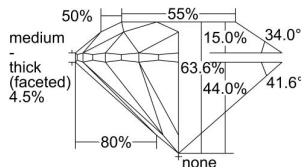

GIA®

FACSIMILE

GIA REPORT 6204293426

Verify this report at GIA.edu

GIA NATURAL DIAMOND DOSSIER®

May 13, 2019
GIA Report Number 6204293426
Shape and Cutting Style ..... Round Brilliant
Measurements ..... 6.06 - 6.14 x 3.88 mm

GRADING RESULTS

Carat Weight ..... 0.90 carat
Color Grade ..... G
Clarity Grade VVS2
Cut Grade ..... Very Good

ADDITIONAL GRADING INFORMATION

Polish ..... Excellent
Symmetry ..... Very Good
Fluorescence ..... None
Clarity Characteristics..... Cloud, Indented Natural, Extra Facet
Inscription(s): GIA 6204293426

PROPORTIONS

Profile to actual proportions

GRADING SCALES

GIA COLOR SCALE	GIA CLARITY SCALE	GIA CUT SCALE	
D	FLAWLESS	EXCELLENT	
E	INTERNALLY FLAWLESS		
F		VVS₁	VERY GOOD
G	VVS₂		
H	VS₁	GOOD	
I	VS₂		
J	SI₁	FAIR	
K	SI₂		
L	I₁	POOR	
M	I₂		
N	I₃		
O			
P			
Q			
R			
S			
T			
U			
V			
W			
X			
Y			
Z