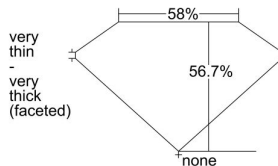

GIA®

FACSIMILE

GIA REPORT 6193828680

Verify this report at GIA.edu

GIA NATURAL DIAMOND DOSSIER®

November 12, 2018
GIA Report Number 6193828680
Shape and Cutting Style ..... Heart Brilliant
Measurements ..... 4.11 x 4.68 x 2.65 mm

GRADING RESULTS

Carat Weight ..... 0.31 carat
Color Grade ..... F
Clarity Grade SI2

ADDITIONAL GRADING INFORMATION

Polish ..... Very Good
Symmetry ..... Good
Fluorescence ..... None
Clarity Characteristics ..... Cloud, Feather
Inscription(s): GIA 6193828680

PROPORTIONS

Profile not to actual proportions

GRADING SCALES

GIA COLOR SCALE		GIA CLARITY SCALE			
COLORLESS	D	VERY VERY SLIGHTLY INCLUDED	FLAWLESS		
	E		INTERNALLY FLAWLESS		
	F	VERY SLIGHTLY INCLUDED	VVS₁		
	G		VVS₂		
	H		VS₁		
	NEAR COLORLESS	I	SLIGHTLY INCLUDED	VS₂	
		J		SI₁	
		FAINT	K	INCLUDED	SI₂
			L		I₁
			M		I₂
VERT LIGHT	N	INCLUDED	I₃		
	O				
	P				
	Q				
	R				
LIGHT	S				
	T				
	U				
	V				
	W				
	Z