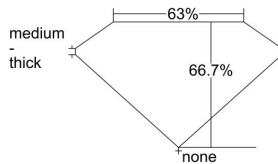

GIA®

FACSIMILE

GIA REPORT 6187403372

Verify this report at gia.edu

GIA DIAMOND DOSSIER®

May 11, 2017
GIA Report Number 6187403372
Shape and Cutting Style ..... Emerald Cut
Measurements ..... 5.65 x 4.04 x 2.70 mm

GRADING RESULTS

Carat Weight ..... 0.61 carat
Color Grade ..... D
Clarity Grade VS1

ADDITIONAL GRADING INFORMATION

Polish ..... Excellent
Symmetry ..... Good
Fluorescence ..... None
Clarity Characteristics ..... Chip, Pinpoint
Inscription(s): GIA 6187403372

PROPORTIONS

Profile not to actual proportions

GRADING SCALES

GIA COLOR SCALE		GIA CLARITY SCALE	
COLORLESS	D	VERY VERY SLIGHTLY SIGHTLY INCLUDED	FLAWLESS
	E		INTERNALLY FLAWLESS
	F		VVS₁
	G		VVS₂
	H		VS₁
	I		VS₂
	J		SI₁
	K		SI₂
	L		I₁
	M		I₂
NEAR COLORLESS	N	SLIGHTLY INCLUDED	I₃
	O		
	P		
	Q		
FAINT	R		
	S		
	T		
	U		
VERY LIGHT	V		
	W		
	X		
	Y		
LIGHT	Z