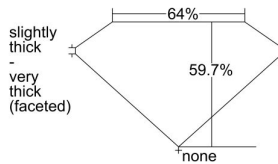

GIA®

FACSIMILE

GIA REPORT 5333747186

Verify this report at GIA.edu

GIA NATURAL DIAMOND DOSSIER®

September 25, 2019
GIA Report Number 5333747186
Shape and Cutting Style ..... Marquise Brilliant
Measurements ..... 7.40 x 4.00 x 2.39 mm

GRADING RESULTS

Carat Weight ..... 0.40 carat
Color Grade ..... E
Clarity Grade SI1

ADDITIONAL GRADING INFORMATION

Polish ..... Good
Symmetry ..... Good
Fluorescence ..... None
Clarity Characteristics..... Cloud, Crystal
Inscription(s): GIA 5333747186

PROPORTIONS

Profile not to actual proportions

GRADING SCALES

GIA COLOR SCALE		GIA CLARITY SCALE	
NEAR COLORLESS	D	VERY VERY SLIGHTLY INCLUDED	FLAWLESS
	E		INTERNALLY FLAWLESS
	F		VVS₁
	G		VVS₂
	H		VS₁
	I		VS₂
	J		SI₁
	K		SI₂
	L		I₁
	M		I₂
FAINT	N	SLIGHTLY INCLUDED	I₃
	O		
	P		
	Q		
VERY LIGHT	R	INCLUDED	
	S		
	T		
	U		
	V		
	W		
	X		
	Y		
LIGHT	Z