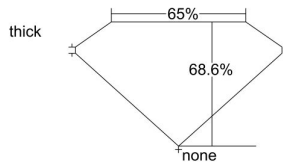

GIA®

FACSIMILE

GIA REPORT 5316790139

Verify this report at GIA.edu

GIA NATURAL DIAMOND DOSSIER®

January 27, 2019
GIA Report Number 5316790139
Shape and Cutting Style ..... Square Emerald Cut
Measurements ..... 4.99 x 4.86 x 3.33 mm

GRADING RESULTS

Carat Weight ..... 0.74 carat
Color Grade ..... E
Clarity Grade VVS1

ADDITIONAL GRADING INFORMATION

Polish ..... Excellent
Symmetry ..... Very Good
Fluorescence ..... None
Clarity Characteristics ..... Pinpoint
Inscription(s): GIA 5316790139

PROPORTIONS

Profile not to actual proportions

GRADING SCALES

GIA COLOR SCALE		GIA CLARITY SCALE			
COLORLESS	D	VERY VERY SLIGHTLY INCLUDED	FLAWLESS		
	E		INTERNALLY FLAWLESS		
	F	VERY SLIGHTLY INCLUDED	VVS₁		
	G		VVS₂		
	H		VS₁		
	NEAR COLORLESS	I	SLIGHTLY INCLUDED	VS₂	
		J		SI₁	
		FAINT	K	INCLUDED	SI₂
			L		I₁
			M		I₂
VERT LIGHT	N	INCLUDED	I₃		
	O				
	P				
	Q				
	R				
	S				
	T				
LIGHT	U				
	V				
	W				
	X				
Y					
Z