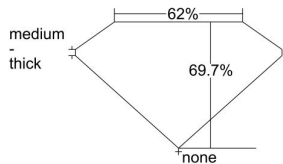

GIA®

FACSIMILE

GIA REPORT 5313978946

Verify this report at GIA.edu

GIA NATURAL DIAMOND DOSSIER®

February 15, 2019
GIA Report Number 5313978946
Shape and Cutting Style ..... **Cut-Cornered Rectangular Modified Brilliant**
Measurements ..... 6.05 x 4.81 x 3.36 mm

GRADING RESULTS

Carat Weight ..... 0.90 carat
Color Grade ..... J
Clarity Grade VS1

ADDITIONAL GRADING INFORMATION

Polish ..... Excellent
Symmetry ..... Very Good
Fluorescence ..... None
Clarity Characteristics..Crystal, Cloud, Pinpoint, Indented Natural
Inscription(s): GIA 5313978946

PROPORTIONS

Profile not to actual proportions

GRADING SCALES

GIA COLOR SCALE		GIA CLARITY SCALE	
COLORED	NEAR COLORLESS	VERY SLIGHTLY SLIGHTLY INCLUDED	SLIGHTLY INCLUDED
D			FLAWLESS
E			INTERNALLY FLAWLESS
F			
G			
H			
I			VVS₁
J			VVS₂
K			
L			VS₁
M			VS₂
N			
O			
P			SI₁
Q			SI₂
R			
S			
T			I₁
U			
V			I₂
W			
X			I₃
Y			
Z