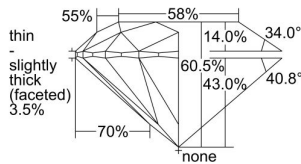

GIA®

FACSIMILE

GIA REPORT 5313552042

Verify this report at GIA.edu

GIA NATURAL DIAMOND DOSSIER®

December 31, 2018
GIA Report Number 5313552042
Shape and Cutting Style ..... Round Brilliant
Measurements ..... 3.67 - 3.69 x 2.23 mm

GRADING RESULTS

Carat Weight ..... 0.18 carat
Color Grade ..... E
Clarity Grade VS1
Cut Grade ..... Excellent

ADDITIONAL GRADING INFORMATION

Polish ..... Excellent
Symmetry ..... Very Good
Fluorescence ..... Medium Blue
Clarity Characteristics ..... Feather
Inscription(s): GIA 5313552042

PROPORTIONS

GRADING SCALES

GIA COLOR SCALE	GIA CLARITY SCALE	GIA CUT SCALE	
D	FLAWLESS	EXCELLENT	
E	INTERNALLY FLAWLESS		
F		VVS₁	VERY GOOD
G	VVS₂		
H	VS₁	GOOD	
I	VS₂		
J	SI₁	FAIR	
K	SI₂		
L	I₁	POOR	
M	I₂		
N	I₃		
O			
P			
Q			
R			
S			
T			
U			
V			
W			
X			
Y			
Z