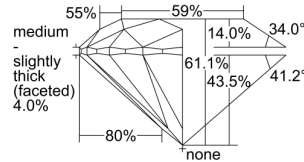

GIA®

FACSIMILE

GIA REPORT 5306121148

Verify this report at GIA.edu

GIA NATURAL DIAMOND DOSSIER®

August 07, 2018
GIA Report Number 5306121148
Shape and Cutting Style ..... Round Brilliant
Measurements ..... 4.11 - 4.12 x 2.51 mm

GRADING RESULTS

Carat Weight ..... 0.26 carat
Color Grade ..... G
Clarity Grade VS1
Cut Grade ..... Excellent

ADDITIONAL GRADING INFORMATION

Polish ..... Excellent
Symmetry ..... Excellent
Fluorescence ..... None
Clarity Characteristics..... Needle, Crystal, Pinpoint
Inscription(s): GIA 5306121148

PROPORTIONS

Profile to actual proportions

GRADING SCALES

GIA COLOR SCALE	GIA CLARITY SCALE	GIA CUT SCALE	
D	FLAWLESS	EXCELLENT	
E	INTERNALLY FLAWLESS		
F		VVS₁	VERY GOOD
G	VVS₂		
H	VS₁	GOOD	
I	VS₂		
J	SI₁	FAIR	
K	SI₂		
L	I₁	POOR	
M	I₂		
N	I₃		
O			
P			
Q			
R			
S			
T			
U			
V			
W			
X			
Y			
Z