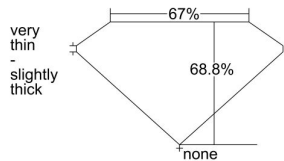

GIA®

FACSIMILE

GIA REPORT 5293373733

Verify this report at GIA.edu

GIA NATURAL DIAMOND DOSSIER®

June 05, 2018
GIA Report Number 5293373733
Shape and Cutting Style ..... **Cut-Cornered Rectangular Modified Brilliant**
Measurements ..... 5.88 x 4.51 x 3.10 mm

GRADING RESULTS

Carat Weight ..... 0.73 carat
Color Grade ..... E
Clarity Grade VS1

ADDITIONAL GRADING INFORMATION

Polish ..... Very Good
Symmetry ..... Good
Fluorescence ..... Faint
Clarity Characteristics ..... Crystal
Inscription(s): GIA 5293373733

PROPORTIONS

Profile not to actual proportions

GRADING SCALES

GIA COLOR SCALE		GIA CLARITY SCALE	
COLORLESS	D	VERY VERY SLIGHTLY INCLUDED	FLAWLESS
	E		INTERNALLY FLAWLESS
	F		VVS₁
	G		VVS₂
	H		VS₁
NEAR COLORLESS	I	VERY SLIGHTLY INCLUDED	VS₂
	J		SI₁
	K		SI₂
	L		I₁
	M		I₂
FAINT	N	SLIGHTLY INCLUDED	I₃
	O		
	P		
	Q		
	R		
VERT LIGHT	S	INCLUDED	
	T		
	U		
	V		
	W		
LIGHT	X		
	Y		
	Z