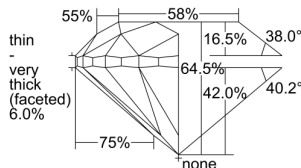

GIA®

FACSIMILE

GIA REPORT 5293292556

Verify this report at GIA.edu

GIA NATURAL DIAMOND DOSSIER®

June 06, 2018
GIA Report Number 5293292556
Shape and Cutting Style ..... Round Brilliant
Measurements ..... 5.96 - 6.01 x 3.86 mm

GRADING RESULTS

Carat Weight ..... 0.90 carat
Color Grade ..... H
Clarity Grade VS2
Cut Grade ..... Good

ADDITIONAL GRADING INFORMATION

Polish ..... Excellent
Symmetry ..... Excellent
Fluorescence ..... None
Clarity Characteristics ..... Crystal, Cloud
Inscription(s): GIA 5293292556

PROPORTIONS

Profile to actual proportions

GRADING SCALES

GIA COLOR SCALE

COLORESS	D
	E
	F
	G
	H
	I
	J
NEAR COLORESS	K
	L
FAINT	M
	N
	O
	P
VERY LIGHT	Q
	R
	S
	T
	U
	V
LIGHT	W
	X
	Y
	Z

GIA CLARITY SCALE

FLAWLESS	VERY VERY SLIGHTLY INCLUDED	VS₁	VS₂	VS₁	VS₂	SL₁	SL₂	I₁	I₂	I₃					
											FLAWLESS	INTERNALLY FLAWLESS	VERY SLIGHTLY INCLUDED	SLIGHTLY INCLUDED	INCLUDED

GIA CUT SCALE

EXCELLENT
VERY GOOD
GOOD
FAIR
POOR