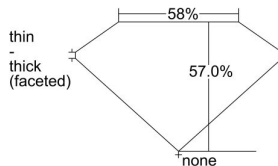

GIA®

FACSIMILE

GIA REPORT 5286687642

Verify this report at GIA.edu

GIA NATURAL DIAMOND DOSSIER®

April 09, 2018
GIA Report Number 5286687642
Shape and Cutting Style ..... Heart Brilliant
Measurements ..... 4.05 x 4.70 x 2.68 mm

GRADING RESULTS

Carat Weight ..... 0.30 carat
Color Grade ..... D
Clarity Grade VVS2

ADDITIONAL GRADING INFORMATION

Polish ..... Excellent
Symmetry ..... Good
Fluorescence ..... None
Clarity Characteristics ..... Needle, Pinpoint
Inscription(s): GIA 5286687642

PROPORTIONS

Profile not to actual proportions

GRADING SCALES

GIA COLOR SCALE		GIA CLARITY SCALE			
COLORLESS	D	VERY VERY SLIGHTLY INCLUDED	FLAWLESS		
	E		INTERNALLY FLAWLESS		
	F	VERY SLIGHTLY INCLUDED	VVS₁		
	G		VVS₂		
	H		VS₁		
	NEAR COLORLESS	I	SLIGHTLY INCLUDED	VS₂	
		J		SI₁	
		FAINT	K	INCLUDED	SI₂
			L		I₁
			M		I₂
VERTICALLY LIGHT			N	INCLUDED	I₃
			O		
			P		
	Q				
LIGHT	R				
	S				
	T				
	U				
	V				
	Z