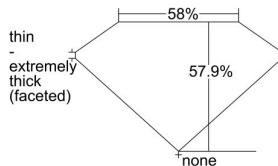

GIA®

FACSIMILE

GIA REPORT 5276375226

Verify this report at GIA.edu

GIA NATURAL DIAMOND DOSSIER®

November 10, 2017
GIA Report Number 5276375226
Shape and Cutting Style ..... Heart Brilliant
Measurements ..... 4.73 x 5.49 x 3.18 mm

GRADING RESULTS

Carat Weight ..... 0.50 carat
Color Grade ..... D
Clarity Grade VS1

ADDITIONAL GRADING INFORMATION

Polish ..... Very Good
Symmetry ..... Very Good
Fluorescence ..... None
Clarity Characteristics..... Indented Natural, Pinpoint, Needle
Inspection(s): GIA 5276375226

PROPORTIONS

Profile not to actual proportions

GRADING SCALES

GIA COLOR SCALE		GIA CLARITY SCALE			
COLORLESS	D	VERY VERY SLIGHTLY INCLUDED	FLAWLESS		
	E		INTERNALLY FLAWLESS		
	F	VERY SLIGHTLY INCLUDED	VS₁		
	G		VS₂		
	H		VS₁		
	NEAR COLORLESS	I	SLIGHTLY INCLUDED	VS₂	
		J		SI₁	
		FAINT	K	INCLUDED	SI₂
			L		I₁
			M		I₂
N			I₃		
VERT LIGHT	O	INCLUDED			
	P				
	Q				
	R				
	S				
	T				
LIGHT	U				
	V				
	W				
	X				
Y					
Z