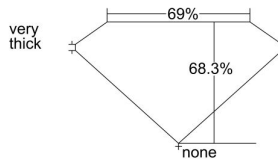

GIA®

FACSIMILE

GIA REPORT 5233815621

Verify this report at gia.edu

GIA DIAMOND DOSSIER®

September 28, 2016
GIA Report Number 5233815621
Shape and Cutting Style ..... **Cut-Cornered Square Modified Brilliant**
Measurements ..... 4.98 x 4.89 x 3.34 mm

GRADING RESULTS

Carat Weight ..... 0.77 carat
Color Grade ..... E
Clarity Grade S11

ADDITIONAL GRADING INFORMATION

Polish ..... Excellent
Symmetry ..... Very Good
Fluorescence ..... None
Clarity Characteristics ..... Crystal, Cloud
Inscription(s): GIA 5233815621

PROPORTIONS

Profile not to actual proportions

GRADING SCALES

GIA COLOR SCALE		GIA CLARITY SCALE			
COLORLESS	D	VERY VERY SLIGHTLY INCLUDED	FLAWLESS		
	E		INTERNALLY FLAWLESS		
	F	VERY SLIGHTLY INCLUDED	VVS₁		
	G		VVS₂		
	H		VS₁		
	NEAR COLORLESS	I	SLIGHTLY INCLUDED	VS₂	
		J		S1₁	
		FAINT	K	INCLUDED	S1₂
			L		I₁
			M		I₂
VERY LIGHT	N	LIGHT	I₃		
	O				
	P				
	Q				
LIGHT	R				
	S				
	T				
	U				
	V				
	Z