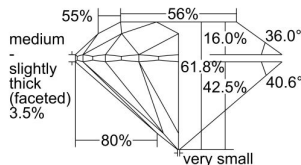

GIA®

FACSIMILE

GIA REPORT 5206566631

Verify this report at gia.edu

GIA DIAMOND DOSSIER®

August 17, 2015
GIA Report Number 5206566631
Shape and Cutting Style ..... Round Brilliant
Measurements ..... 6.22 - 6.26 x 3.86 mm

GRADING RESULTS

Carat Weight ..... 0.92 carat
Color Grade ..... Q to R Range
Clarity Grade VVS2
Cut Grade ..... Excellent

ADDITIONAL GRADING INFORMATION

Polish ..... Excellent
Symmetry ..... Excellent
Fluorescence ..... Strong Blue
Clarity Characteristics ..... Pinpoint, Feather, Cloud
Inscription(s): GIA 5206566631

PROPORTIONS

Profile to actual proportions

GRADING SCALES

GIA COLOR SCALE

COLORLESS	D
	E
	F
	G
	H
	I
	J
NEAR COLORLESS	K
	L
Faint	M
	N
	O
	P
Very Light	Q
	R
	S
	T
	U
	V
	W
	X
	Y
Light	Z

GIA CLARITY SCALE

VERY VERY SLIGHTLY INCLUDED	FLAWLESS
	INTERNALLY FLAWLESS
VERY SLIGHTLY INCLUDED	VVS₁
	VVS₂
SLIGHTLY INCLUDED	VS₁
	VS₂
INCLUDED	I₁
	I₂
	I₃

GIA CUT SCALE

EXCELLENT
VERY GOOD
GOOD
FAIR
POOR