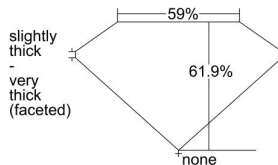

GIA®

FACSIMILE

GIA REPORT 5202815497

Verify this report at GIA.edu

GIA NATURAL DIAMOND DOSSIER®

January 06, 2020
GIA Report Number 5202815497
Shape and Cutting Style ..... Pear Brilliant
Measurements ..... 7.99 x 4.97 x 3.08 mm

GRADING RESULTS

Carat Weight ..... 0.73 carat
Color Grade ..... E
Clarity Grade VS2

ADDITIONAL GRADING INFORMATION

Polish ..... Excellent
Symmetry ..... Very Good
Fluorescence ..... Strong Blue
Clarity Characteristics ..... Crystal
Inscription(s): GIA 5202815497

PROPORTIONS

Profile not to actual proportions

GRADING SCALES

GIA COLOR SCALE		GIA CLARITY SCALE			
COLORLESS	D	VERY VERY SLIGHTLY INCLUDED	FLAWLESS		
	E		INTERNALLY FLAWLESS		
	F		VVS₁		
	G		VVS₂		
	NEAR COLORLESS	H	VERY SLIGHTLY INCLUDED	VS₁	
		I		VS₂	
		FAINT	J	SLIGHTLY INCLUDED	SI₁
			K		SI₂
	L		INCLUDED		I₁
	M			I₂	
N	I₃				
VERT LIGHT	O				
	P				
	Q				
	R				
	LIGHT	S			
		T			
U					
V					
	W				
	X				
	Y				
	Z