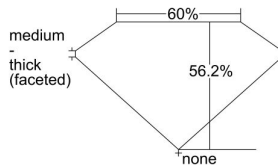

GIA®

FACSIMILE

GIA REPORT 5192820836

Verify this report at GIA.edu

GIA NATURAL DIAMOND DOSSIER®

November 05, 2018
GIA Report Number 5192820836
Shape and Cutting Style ..... Heart Brilliant
Measurements ..... 4.35 x 4.98 x 2.80 mm

GRADING RESULTS

Carat Weight ..... 0.37 carat
Color Grade ..... E
Clarity Grade SI2

ADDITIONAL GRADING INFORMATION

Polish ..... Very Good
Symmetry ..... Good
Fluorescence ..... None
Clarity Characteristics ..... Feather
Inscription(s): GIA 5192820836

PROPORTIONS

Profile not to actual proportions

GRADING SCALES

GIA COLOR SCALE		GIA CLARITY SCALE			
COLORLESS	D	VERY VERY SLIGHTLY INCLUDED	FLAWLESS		
	E		INTERNALLY FLAWLESS		
	F	VERY SLIGHTLY INCLUDED	VVS₁		
	G		VVS₂		
	H		VS₁		
	NEAR COLORLESS	I	SLIGHTLY INCLUDED	VS₂	
		J		SI₁	
		FAINT	K	INCLUDED	SI₂
			L		I₁
			M		I₂
VERTICALLY COLORLESS	N	INCLUDED	I₃		
	O				
	P				
	Q				
	R				
LIGHT	S				
	T				
	U				
	V				
	W				
	X				
Y					
Z