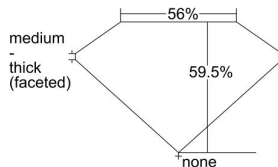

GIA®

FACSIMILE

GIA REPORT 5192414285

Verify this report at GIA.edu

GIA NATURAL DIAMOND DOSSIER®

June 05, 2018
GIA Report Number 5192414285
Shape and Cutting Style ..... Marquise Brilliant
Measurements ..... 7.07 x 3.75 x 2.23 mm

GRADING RESULTS

Carat Weight ..... 0.35 carat
Color Grade ..... K
Clarity Grade VS1

ADDITIONAL GRADING INFORMATION

Polish ..... Excellent
Symmetry ..... Good
Fluorescence ..... Faint
Clarity Characteristics ..... Feather
Inscription(s): GIA 5192414285

PROPORTIONS

Profile not to actual proportions

GRADING SCALES

GIA COLOR SCALE		GIA CLARITY SCALE			
COLORLESS	D	VERY VERY SLIGHTLY INCLUDED	FLAWLESS		
	E		INTERNALLY FLAWLESS		
	F	VERY SLIGHTLY INCLUDED	VS₁		
	G		VS₂		
	H		VS₁		
	NEAR COLORLESS	I	SLIGHTLY INCLUDED	VS₂	
		J		SI₁	
		FAINT	K	INCLUDED	SI₂
			L		I₁
			M		I₂
VERT LIGHT	N	LIGHT	I₃		
	O				
	P				
	Q				
	R