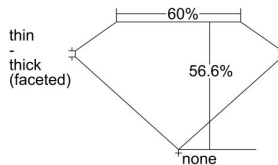

GIA®

FACSIMILE

GIA REPORT 5192286257

Verify this report at GIA.edu

GIA NATURAL DIAMOND DOSSIER®

April 16, 2018
GIA Report Number 5192286257
Shape and Cutting Style ..... Heart Brilliant
Measurements ..... 4.49 x 5.31 x 3.01 mm

GRADING RESULTS

Carat Weight ..... 0.41 carat
Color Grade ..... D
Clarity Grade VVS2

ADDITIONAL GRADING INFORMATION

Polish ..... Very Good
Symmetry ..... Good
Fluorescence ..... None
Clarity Characteristics..... Pinpoint, Surface Graining
Inscription(s): GIA 5192286257

PROPORTIONS

Profile not to actual proportions

GRADING SCALES

GIA COLOR SCALE		GIA CLARITY SCALE			
COLORLESS	D	VERY VERY SLIGHTLY INCLUDED	FLAWLESS		
	E		INTERNALLY FLAWLESS		
	F	VERY SLIGHTLY INCLUDED	VVS₁		
	G		VVS₂		
	H		VS₁		
	NEAR COLORLESS	I	SLIGHTLY INCLUDED	VS₂	
		J		SI₁	
		FAINT	K	INCLUDED	SI₂
			L		I₁
			M		I₂
N			I₃		
VERT LIGHT	O	INCLUDED			
	P				
	Q				
	R				
	S				
	T				
LIGHT	U				
	V				
	W				
	X				
	Y				
	Z