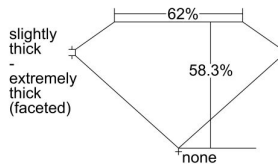

GIA®

FACSIMILE

GIA REPORT 5192261466

Verify this report at GIA.edu

GIA NATURAL DIAMOND DOSSIER®

April 06, 2018
GIA Report Number 5192261466
Shape and Cutting Style ..... Heart Brilliant
Measurements ..... 6.03 x 6.61 x 3.85 mm

GRADING RESULTS

Carat Weight ..... 0.90 carat
Color Grade ..... E
Clarity Grade VS1

ADDITIONAL GRADING INFORMATION

Polish ..... Excellent
Symmetry ..... Very Good
Fluorescence ..... None
Clarity Characteristics..... Crystal, Cloud, Feather
Inscription(s): GIA 5192261466

PROPORTIONS

Profile not to actual proportions

GRADING SCALES

GIA COLOR SCALE		GIA CLARITY SCALE	
COLORLESS	D	VERY VERY SLIGHTLY INCLUDED	FLAWLESS
	E		INTERNALLY FLAWLESS
	F		VVS₁
	G		VVS₂
	H		VS₁
	I		VS₂
	J		SI₁
	K		SI₂
	L		I₁
	M		I₂
NEAR COLORLESS	N	SLIGHTLY INCLUDED	I₃
	O		
	P		
	Q		
FAINT	R		
	S		
	T		
	U		
	V		
	W		
	X		
VERY LIGHT	Y		
	Z