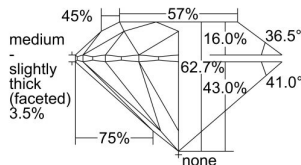

GIA®

FACSIMILE

GIA REPORT 5191565466

Verify this report at GIA.edu

GIA NATURAL DIAMOND DOSSIER®

August 03, 2018
GIA Report Number 5191565466
Shape and Cutting Style ..... Round Brilliant
Measurements ..... 4.26 - 4.28 x 2.68 mm

GRADING RESULTS

Carat Weight ..... 0.30 carat
Color Grade ..... H
Clarity Grade S11
Cut Grade ..... Excellent

ADDITIONAL GRADING INFORMATION

Polish ..... Excellent
Symmetry ..... Excellent
Fluorescence ..... Faint
Clarity Characteristics ..... Cloud, Crystal, Feather
Inscription(s): GIA 5191565466

PROPORTIONS

Profile to actual proportions