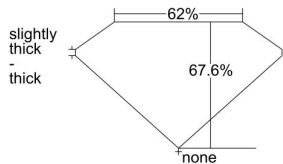

GIA®

FACSIMILE

GIA REPORT 5182304684

Verify this report at gia.edu

GIA DIAMOND DOSSIER®

April 11, 2017
GIA Report Number 5182304684
Shape and Cutting Style ..... Emerald Cut
Measurements ..... 6.10 x 4.61 x 3.12 mm

GRADING RESULTS

Carat Weight ..... 0.84 carat
Color Grade ..... E
Clarity Grade VVS2

ADDITIONAL GRADING INFORMATION

Polish ..... Excellent
Symmetry ..... Very Good
Fluorescence ..... None
Clarity Characteristics ..... Pinpoint
Inscription(s): GIA 5182304684

PROPORTIONS

Profile not to actual proportions

GRADING SCALES

GIA COLOR SCALE		GIA CLARITY SCALE			
COLORLESS	D	VERY VERY SLIGHTLY INCLUDED	FLAWLESS		
	E		INTERNALLY FLAWLESS		
	F	VERY SLIGHTLY INCLUDED	VVS₁		
	G		VVS₂		
	H		VS₁		
	NEAR COLORLESS	I	SLIGHTLY INCLUDED	VS₂	
		J		SI₁	
		FAINT	K	INCLUDED	SI₂
			L		I₁
			M		I₂
VERY LIGHT	N	LIGHT	I₃		
	O				
	P				
	Q				
LIGHT	R				
	S				
	T				
	U				
	V				
	Z