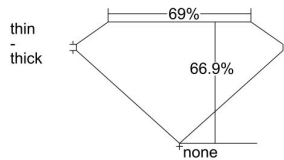

GIA®

FACSIMILE

GIA REPORT 3315391665

Verify this report at GIA.edu

GIA NATURAL DIAMOND DOSSIER®

December 10, 2018
GIA Report Number 3315391665
Shape and Cutting Style ..... Square Modified Brilliant
Measurements ..... 3.87 x 3.73 x 2.50 mm

GRADING RESULTS

Carat Weight ..... 0.28 carat
Color Grade ..... D
Clarity Grade VS1

ADDITIONAL GRADING INFORMATION

Polish ..... Excellent
Symmetry ..... Very Good
Fluorescence ..... None
Clarity Characteristics ..... Needle
Inscription(s): GIA 3315391665

PROPORTIONS

Profile not to actual proportions

GRADING SCALES

GIA COLOR SCALE		GIA CLARITY SCALE	
COLORLESS	D	VERY VERY SLIGHTLY SLIGHTLY INCLUDED	FLAWLESS
	E		INTERNALLY FLAWLESS
	F		VVS₁
	G		VVS₂
	H		VS₁
	I		VS₂
	J		SI₁
	K		SI₂
	L		I₁
	M		I₂
NEAR COLORLESS	N	SLIGHTLY INCLUDED	I₃
	O		
	P		
	Q		
FAINT	R		
	S		
	T		
	U		
VERT LIGHT	V		
	W		
	X		
	Y		
LIGHT	Z