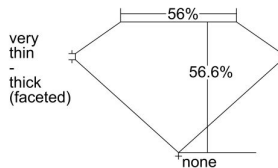

GIA®

FACSIMILE

GIA REPORT 3295607080

Verify this report at GIA.edu

GIA NATURAL DIAMOND DOSSIER®

June 29, 2018
GIA Report Number 3295607080
Shape and Cutting Style ..... Heart Brilliant
Measurements ..... 4.11 x 4.68 x 2.65 mm

GRADING RESULTS

Carat Weight ..... 0.30 carat
Color Grade ..... F
Clarity Grade S11

ADDITIONAL GRADING INFORMATION

Polish ..... Excellent
Symmetry ..... Very Good
Fluorescence ..... None
Clarity Characteristics.. Cloud, Crystal, Feather, Indented Natural
Inscription(s): GIA 3295607080

PROPORTIONS

Profile not to actual proportions

GRADING SCALES

GIA COLOR SCALE		GIA CLARITY SCALE			
COLORLESS	D	VERY VERY SLIGHTLY INCLUDED	FLAWLESS		
	E		INTERNALLY FLAWLESS		
	F	VERY SLIGHTLY INCLUDED	VVS₁		
	G		VVS₂		
	H		VS₁		
	NEAR COLORLESS	I	SLIGHTLY INCLUDED	VS₂	
		J		S1₁	
		FAINT	K	INCLUDED	S1₂
			L		I₁
			M		I₂
VERT LIGHT	N	INCLUDED	I₃		
	O				
	P				
	Q				
	R				
	S				
LIGHT	T				
	U				
	V				
	W				
	X				
	Y				
	Z