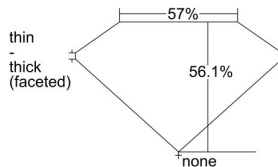

GIA®

FACSIMILE

GIA REPORT 3295038696

Verify this report at GIA.edu

GIA NATURAL DIAMOND DOSSIER®

May 10, 2018
GIA Report Number 3295038696
Shape and Cutting Style ..... Heart Brilliant
Measurements ..... 4.29 x 4.95 x 2.78 mm

GRADING RESULTS

Carat Weight ..... 0.33 carat
Color Grade ..... D
Clarity Grade VVS1

ADDITIONAL GRADING INFORMATION

Polish ..... Excellent
Symmetry ..... Good
Fluorescence ..... None
Clarity Characteristics ..... Pinpoint, Feather, Cavity
Inscription(s): GIA 3295038696

PROPORTIONS

Profile not to actual proportions

GRADING SCALES

GIA COLOR SCALE		GIA CLARITY SCALE	
COLORLESS	D	VERY VERY SLIGHTLY INCLUDED	FLAWLESS
	E		INTERNALLY FLAWLESS
	F		VVS₁
	G		VVS₂
	H		VS₁
	I		VS₂
	J		SI₁
	K		SI₂
	L		I₁
	M		I₂
NEAR COLORLESS	N	SLIGHTLY INCLUDED	I₃
	O		
	P		
	Q		
FAINT	R		
	S		
	T		
	U		
VERT LIGHT	V		
	W		
	X		
	Y		
LIGHT	Z