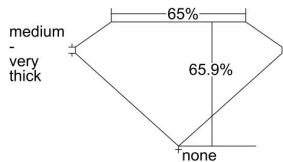

GIA®

FACSIMILE

GIA REPORT 3285443612

Verify this report at GIA.edu

GIA NATURAL DIAMOND DOSSIER®

March 18, 2018
GIA Report Number 3285443612
Shape and Cutting Style ..... Cut-Cornered Square Modified
Brilliant
Measurements ..... 3.92 x 3.76 x 2.48 mm

GRADING RESULTS

Carat Weight ..... 0.30 carat
Color Grade ..... E
Clarity Grade VS1

ADDITIONAL GRADING INFORMATION

Polish ..... Excellent
Symmetry ..... Very Good
Fluorescence ..... None
Clarity Characteristics ..... Cavity, Feather, Pinpoint
Inscription(s): GIA 3285443612

PROPORTIONS

Profile not to actual proportions

GRADING SCALES

GIA COLOR SCALE		GIA CLARITY SCALE	
COLORLESS	D	VERY VERY SLIGHTLY INCLUDED	FLAWLESS
	E		INTERNALLY FLAWLESS
	F		VVS₁
	G		VVS₂
	H		VS₁
	I		VS₂
	J		SI₁
	K		SI₂
	L		I₁
	M		I₂
NEAR COLORLESS	N	SLIGHTLY INCLUDED	I₃
	O		
	P		
	Q		
FAINT	R		
	S		
	T		
	U		
VERT LIGHT	V		
	W		
	X		
	Y		
COLORLESS	Z