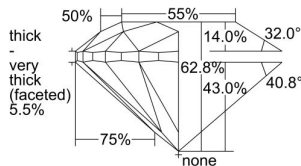

GIA®

FACSIMILE

GIA REPORT 3285442684

Verify this report at GIA.edu

GIA NATURAL DIAMOND DOSSIER®

March 13, 2018
GIA Report Number 3285442684
Shape and Cutting Style ..... Round Brilliant
Measurements ..... 6.10 - 6.12 x 3.84 mm

GRADING RESULTS

Carat Weight ..... 0.90 carat
Color Grade ..... D
Clarity Grade I1
Cut Grade ..... Good

ADDITIONAL GRADING INFORMATION

Polish ..... Excellent
Symmetry ..... Good
Fluorescence ..... None
Clarity Characteristics ..... Crystal, Cloud
Inscription(s): GIA 3285442684

PROPORTIONS

Profile to actual proportions

GRADING SCALES

GIA COLOR SCALE	GIA CLARITY SCALE	GIA CUT SCALE	
D	FLAWLESS	EXCELLENT	
E	INTERNALLY FLAWLESS		
F		VVS₁	VERY GOOD
G	VVS₂		
H	VS₁	GOOD	
I	VS₂		
J	SI₁	FAIR	
K	SI₂		
L	I₁	POOR	
M	I₂		
N	I₃		
O			
P			
Q			
R			
S			
T			
U			
V			
W			
X			
Y			
Z