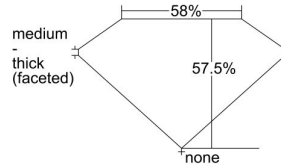

GIA®

FACSIMILE

GIA REPORT 2326434245

Verify this report at GIA.edu

GIA NATURAL DIAMOND DOSSIER®

April 05, 2019
GIA Report Number 2326434245
Shape and Cutting Style ..... Heart Brilliant
Measurements ..... 4.18 x 4.86 x 2.80 mm

GRADING RESULTS

Carat Weight ..... 0.35 carat
Color Grade ..... E
Clarity Grade SI2

ADDITIONAL GRADING INFORMATION

Polish ..... Excellent
Symmetry ..... Good
Fluorescence ..... None
Clarity Characteristics ..... Cloud, Crystal, Feather
Inscription(s): GIA 2326434245

PROPORTIONS

Profile not to actual proportions

GRADING SCALES

GIA COLOR SCALE		GIA CLARITY SCALE			
COLORLESS	D	VERY VERY SLIGHTLY INCLUDED	FLAWLESS		
	E		INTERNALLY FLAWLESS		
	F	VERY SLIGHTLY INCLUDED	VVS₁		
	G		VVS₂		
	H		VS₁		
	NEAR COLORLESS	I	SLIGHTLY INCLUDED	VS₂	
		J		SI₁	
		FAINT	K	INCLUDED	SI₂
			L		I₁
			M		I₂
VERTICALLY LIGHT	N	INCLUDED	I₃		
	O				
	P				
	Q				
	R				
LIGHT	S				
	T				
	U				
	V				
	W				
X					
Y					
Z