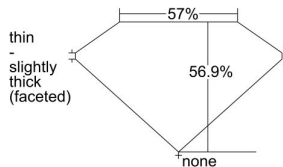

GIA®

FACSIMILE

GIA REPORT 2326204211

Verify this report at GIA.edu

GIA NATURAL DIAMOND DOSSIER®

March 11, 2019
GIA Report Number 2326204211
Shape and Cutting Style ..... Heart Brilliant
Measurements ..... 4.60 x 5.34 x 3.04 mm

GRADING RESULTS

Carat Weight ..... 0.41 carat
Color Grade ..... E
Clarity Grade VS1

ADDITIONAL GRADING INFORMATION

Polish ..... Very Good
Symmetry ..... Very Good
Fluorescence ..... None
Clarity Characteristics..... Cloud, Feather
Inscription(s): GIA 2326204211

PROPORTIONS

Profile not to actual proportions

GRADING SCALES

GIA COLOR SCALE		GIA CLARITY SCALE			
COLORLESS	D	VERY VERY SLIGHTLY INCLUDED	FLAWLESS		
	E		INTERNALLY FLAWLESS		
	F	VERY SLIGHTLY INCLUDED	VVS₁		
	G		VVS₂		
	H		VS₁		
	NEAR COLORLESS	I	SLIGHTLY INCLUDED	VS₂	
		J		SI₁	
		FAINT	K	INCLUDED	SI₂
			L		I₁
			M		I₂
VERTICALITY	N	INCLUDED	I₃		
	O				
	P				
	Q				
	R				
LIGHT	S				
	T				
	U				
	V				
	W				
	X				
	Y				
	Z