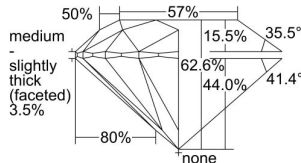

GIA®

FACSIMILE

GIA REPORT 2318834386

Verify this report at GIA.edu

GIA NATURAL DIAMOND DOSSIER®

February 03, 2019
GIA Report Number 2318834386
Shape and Cutting Style ..... Round Brilliant
Measurements ..... 5.07 - 5.10 x 3.18 mm

GRADING RESULTS

Carat Weight ..... 0.50 carat
Color Grade ..... E
Clarity Grade I1
Cut Grade ..... Excellent

ADDITIONAL GRADING INFORMATION

Polish ..... Excellent
Symmetry ..... Excellent
Fluorescence ..... None
Clarity Characteristics ..... Crystal
Inscription(s): GIA 2318834386

PROPORTIONS

Profile to actual proportions