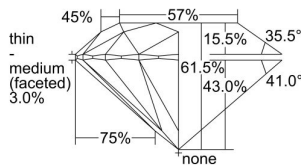

GIA®

FACSIMILE

GIA REPORT 2317841563

Verify this report at GIA.edu

GIA NATURAL DIAMOND DOSSIER®

February 05, 2019
GIA Report Number 2317841563
Shape and Cutting Style ..... Round Brilliant
Measurements ..... 3.63 - 3.66 x 2.24 mm

GRADING RESULTS

Carat Weight ..... 0.18 carat
Color Grade ..... G
Clarity Grade VVS1
Cut Grade ..... Excellent

ADDITIONAL GRADING INFORMATION

Polish ..... Excellent
Symmetry ..... Excellent
Fluorescence ..... None
Clarity Characteristics ..... Cloud
Inscription(s): GIA 2317841563

PROPORTIONS

Profile to actual proportions

GRADING SCALES

GIA COLOR SCALE	GIA CLARITY SCALE	GIA CUT SCALE	
D	FLAWLESS	EXCELLENT	
E	INTERNALLY FLAWLESS		
F		VVS₁	VERY GOOD
G	VVS₂		
H	VS₁	GOOD	
I	VS₂		
J	SI₁	FAIR	
K	SI₂		
L	I₁	POOR	
M			
N			
O	I₂		
P			
Q			
R	I₃		
S			
T			
U			
V			
W			
X			
Y			
Z