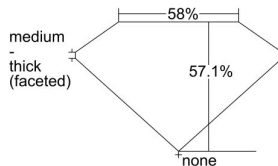

GIA®

FACSIMILE

GIA REPORT 2317737062

Verify this report at GIA.edu

GIA NATURAL DIAMOND DOSSIER®

January 21, 2019
GIA Report Number 2317737062
Shape and Cutting Style ..... Heart Brilliant
Measurements ..... 4.89 x 5.51 x 3.15 mm

GRADING RESULTS

Carat Weight ..... 0.50 carat
Color Grade ..... E
Clarity Grade VVS2

ADDITIONAL GRADING INFORMATION

Polish ..... Excellent
Symmetry ..... Good
Fluorescence ..... None
Clarity Characteristics..... Feather, Pinpoint, Indented Natural
Inscription(s): GIA 2317737062

PROPORTIONS

Profile not to actual proportions

GRADING SCALES

GIA COLOR SCALE		GIA CLARITY SCALE			
COLORLESS	D	VERY VERY SLIGHTLY INCLUDED	FLAWLESS		
	E		INTERNALLY FLAWLESS		
	F	VERY SLIGHTLY INCLUDED	VVS₁		
	G		VVS₂		
	H		VS₁		
	NEAR COLORLESS	I	SLIGHTLY INCLUDED	VS₂	
		J		SI₁	
		FAINT	K	INCLUDED	SI₂
			L		I₁
			M		I₂
VERT LIGHT			N	INCLUDED	I₃
			O		
			P		
	Q				
LIGHT	R				
	S				
	T				
	U				
	V				
	Z